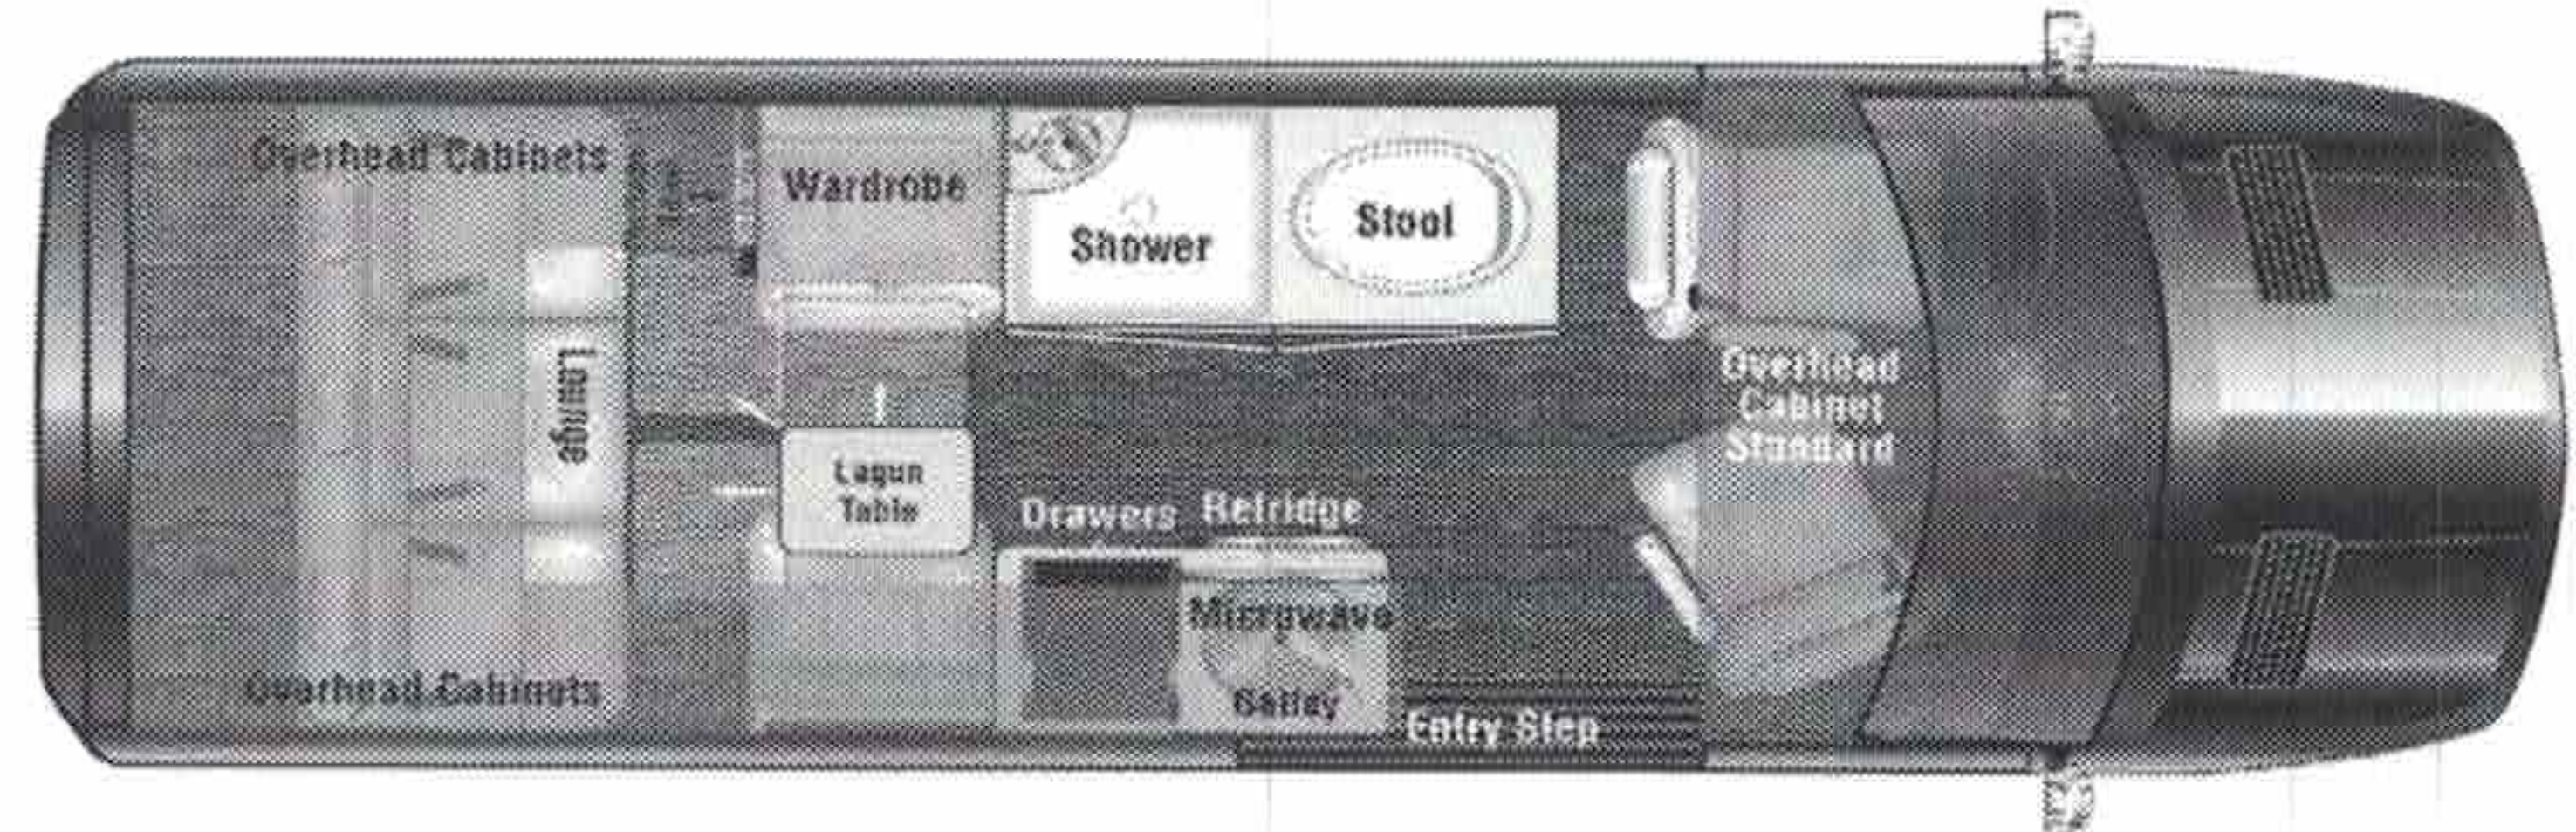

2022 Passage 144

Confidential - MSRP Pricing
FOB Elkhart, IN

MIDWEST AUTOMOTIVE DESIGNS

Unit Number	7492
Chassis Number	W1X4EBVYXMT075984

DATE: _____
RETAIL NAME: _____
ORDERED BY: _____
P.O. #: _____
SALESPERSON: _____
DEALERSHIP: Dennis Dillon RV
CITY/STATE: _____
SHIP TO: _____

☒ **FLOOR PLAN**
FD2 N/C

INTERIOR COLORS

☐	Milkweed With Ash Wood	N/C
☐	Milkweed With Walnut Burl	N/C
☒	Milkweed With Black Denali	N/C
☐	Sand With Walnut Burl	N/C
☐	Sand With Black Denali	N/C
☐	Graphite With Black Denali	N/C

SEATING STYLE

☒	Maybach Seating Pattern	N/C
☐	SLS Double Needle Diamond Pattern	$2,245

PIPING AND STICH COLOR

☐	Same As Interior	N/C
☒	Contrast To Match Wood	N/C

WOOD FINISH

☐	High Gloss Wood Finish	N/C
☒	Satin Interior Wood Finish	$2,245

EXTERIOR COLOR

☐	Arctic White	N/C
☐	Metallic Silver	$1,945
☐	Jet Black	$1,945
☒	Tenorite	$1,945
☐	Custom Paint or Satin Exterior Finish	$14,995

AVAILABLE OPTIONS

☐	New Molded Low Profile Spoiler	$1,495
☐	4 Camera Syatem With Dash Monitor	$1,945
☐	Wireless Internet Router & Apple TV	$2,545
☒	600 Amp HR Lithium Eco-Freedom Pkg.	$19,495
☒	Complete Roof Rack w/ Ladder	$6,895

CHASSIS

☒	RWD 2500 144 3.0L Turbo diesel	N/C
☒	4x4 Chassis Upgrade	$14,995
☒	All Terrain Off Road Tires 17" Black Rims	$3,745
☐	18" Barabus Wheel & Tire Upgrade	$7,495

TRANSPORTATION

☐	Factory Pick-Up	$1,495
☐	Driven	$2.25/Mile
☒	Trucked	$3.00/Mile

Base Price	$172,495
Options Total	$51,265
Destination Charge FOB Elkhart IN	$5,995
Balance Due Upon Completion	$229,755

Midwest Automotive Designs

1826 Leer Dr, Elkhart, IN 46514
Phone: (574) 522-4878
Fax: (574) 522-5828

Comments

Infinity Flooring Color Tan $1,945

*I acknowledge that this is a firm order to schedule for production
*Prices are subject to change without notice

W1X4EBVYXMT075984

PASS
MIDW
22
B22